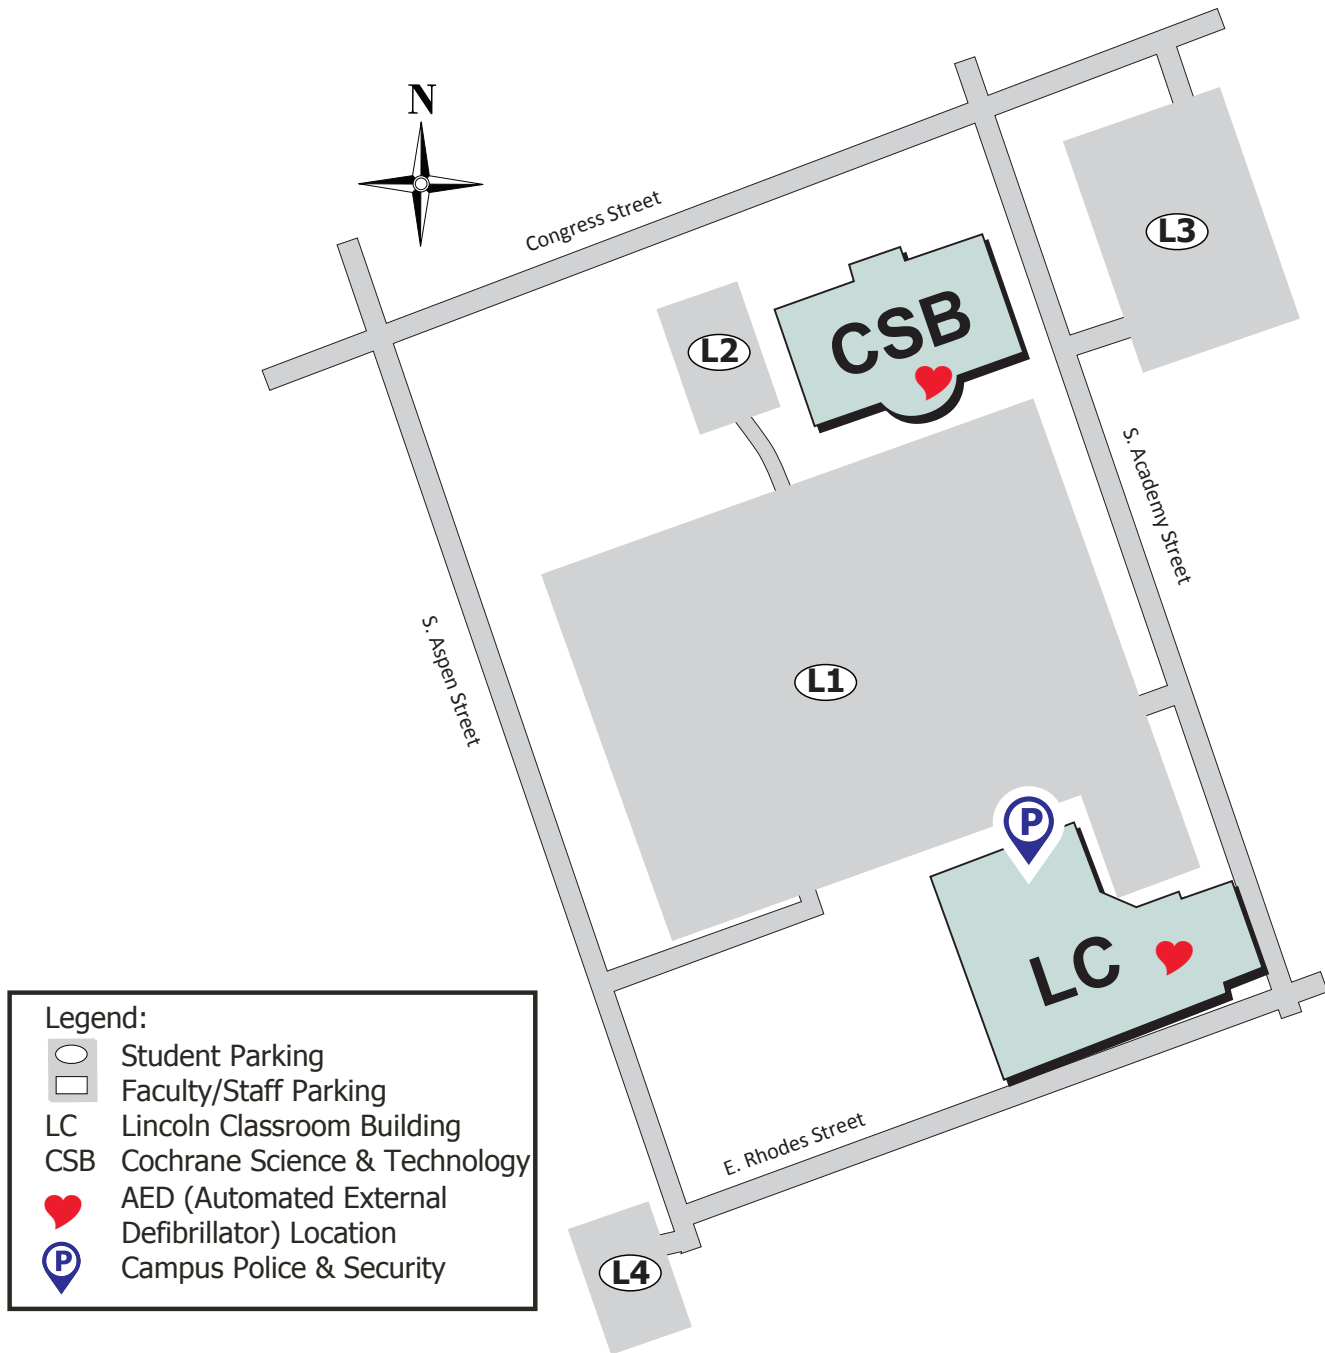

GASTON COLLEGE

Lincoln Campus

511 South Aspen, Lincolnton, NC • 704.748.5200

Directions:

From Gastonia: Travel north on 321. Take exit 20 (High Schools/Lincolnton/321 Business). Turn left off exit ramp and travel north on US 321 Business for 4.6 miles. At interchange, continue over bridge on S. Aspen St. to Lincolnton. The Campus is one mile ahead on the right.