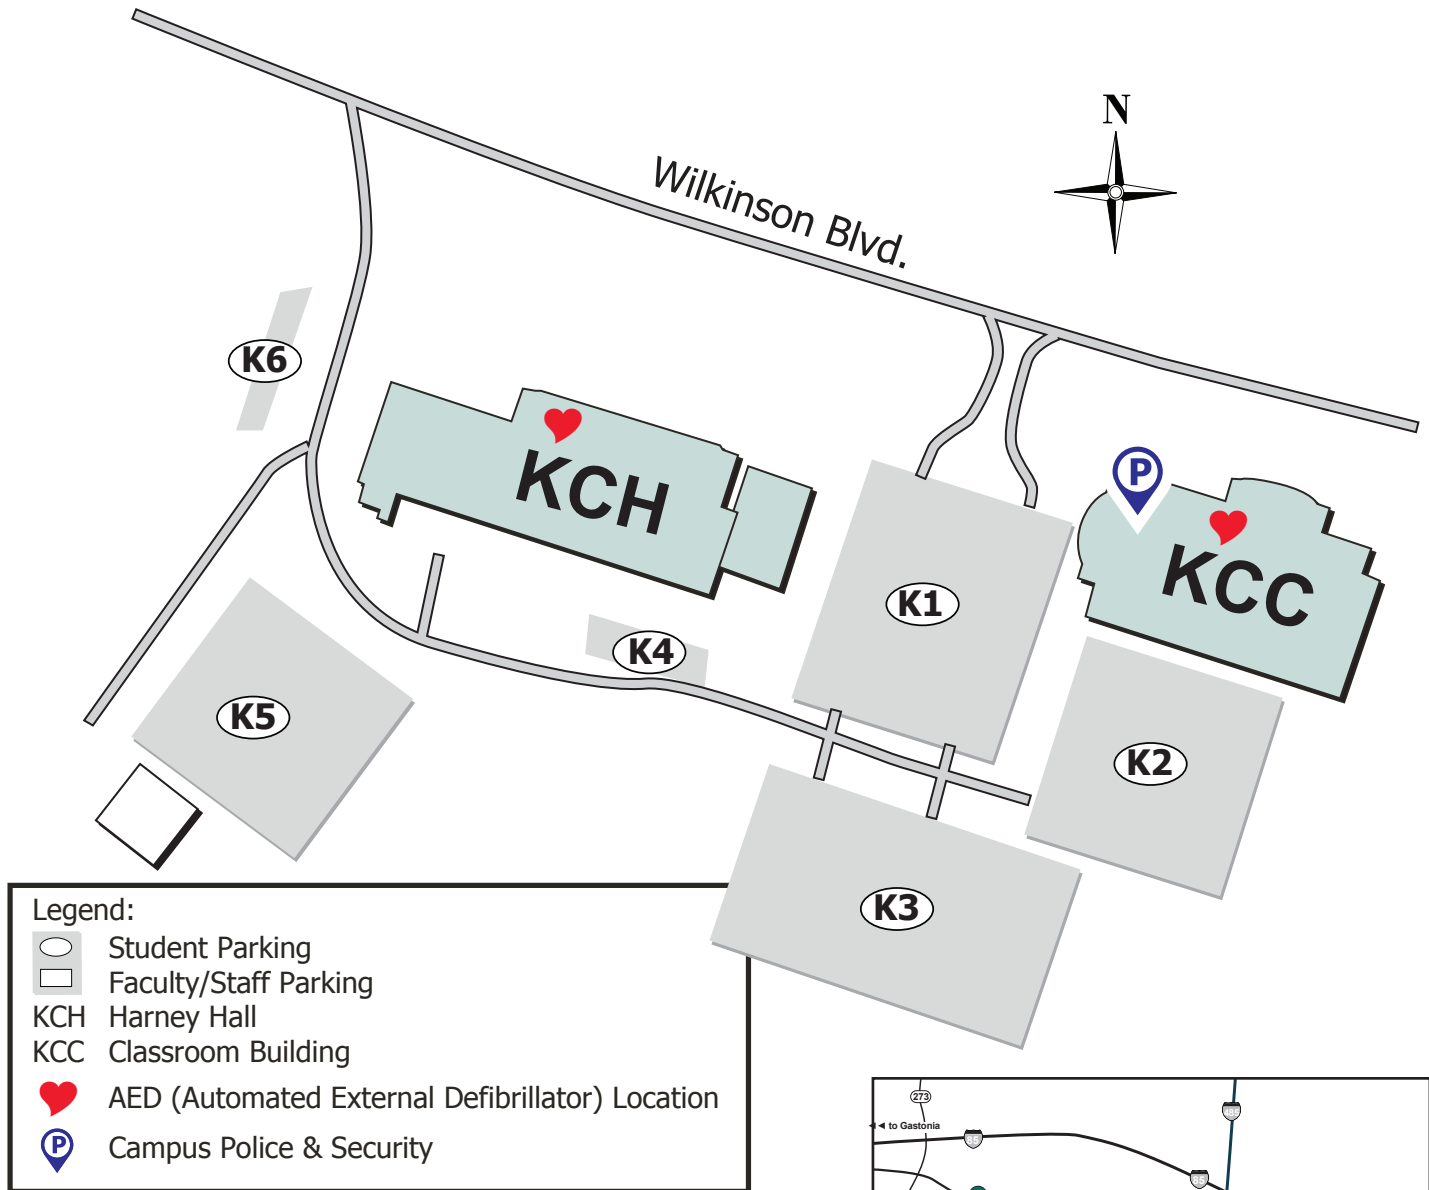

# GASTON COLLEGE

### Directions:

**Coming from the North.** Take exit #27 from I-85 South. Turn left at top of exit ramp onto Hwy. 273. Travel approximately 1/3 mile (3rd stop light) and turn left on Hwy. 74. Travel approximately 2/3 mile until you reach the Gaston College Kimbrell Campus on your right.

**Coming from the South.** Take exit #27 from I-85 North. Turn right at top of exit ramp onto Hwy. 273. Turn left at the 2nd stoplight onto Hwy. 74 (Wilkinson Blvd.). Travel approximately 2/3 mile until you reach the Gaston College Kimbrell Campus on your right.