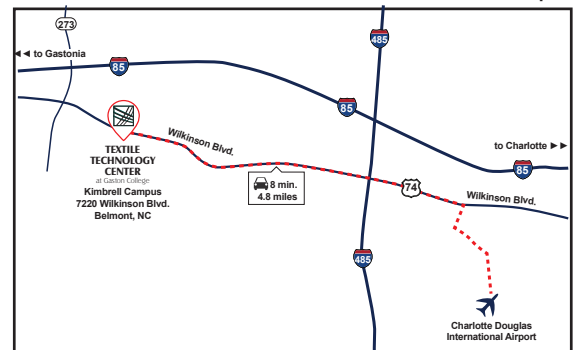

Legend:

-  Student Parking
-  Faculty/Staff Parking
- KCH Harney Hall
- KCC Classroom Building
-  AED (Automated External Defibrillator) Location
-  Campus Police & Security

**Directions from Charlotte International Airport**

**Directions:**

**Coming from the North.** Take exit #27 from I-85 South. Turn left at top of exit ramp onto Hwy. 273. Travel approximately 1/3 mile (3rd stop light) and turn left on Hwy. 74. Travel approximately 2/3 mile until you reach the Gaston College Kimbrell Campus on your right.

**Coming from the South.** Take exit #27 from I-85 North. Turn right at top of exit ramp onto Hwy. 273. Turn left at the 2nd stoplight onto Hwy. 74 (Wilkinson Blvd.). Travel approximately 2/3 mile until you reach the Gaston College Kimbrell Campus on your right.