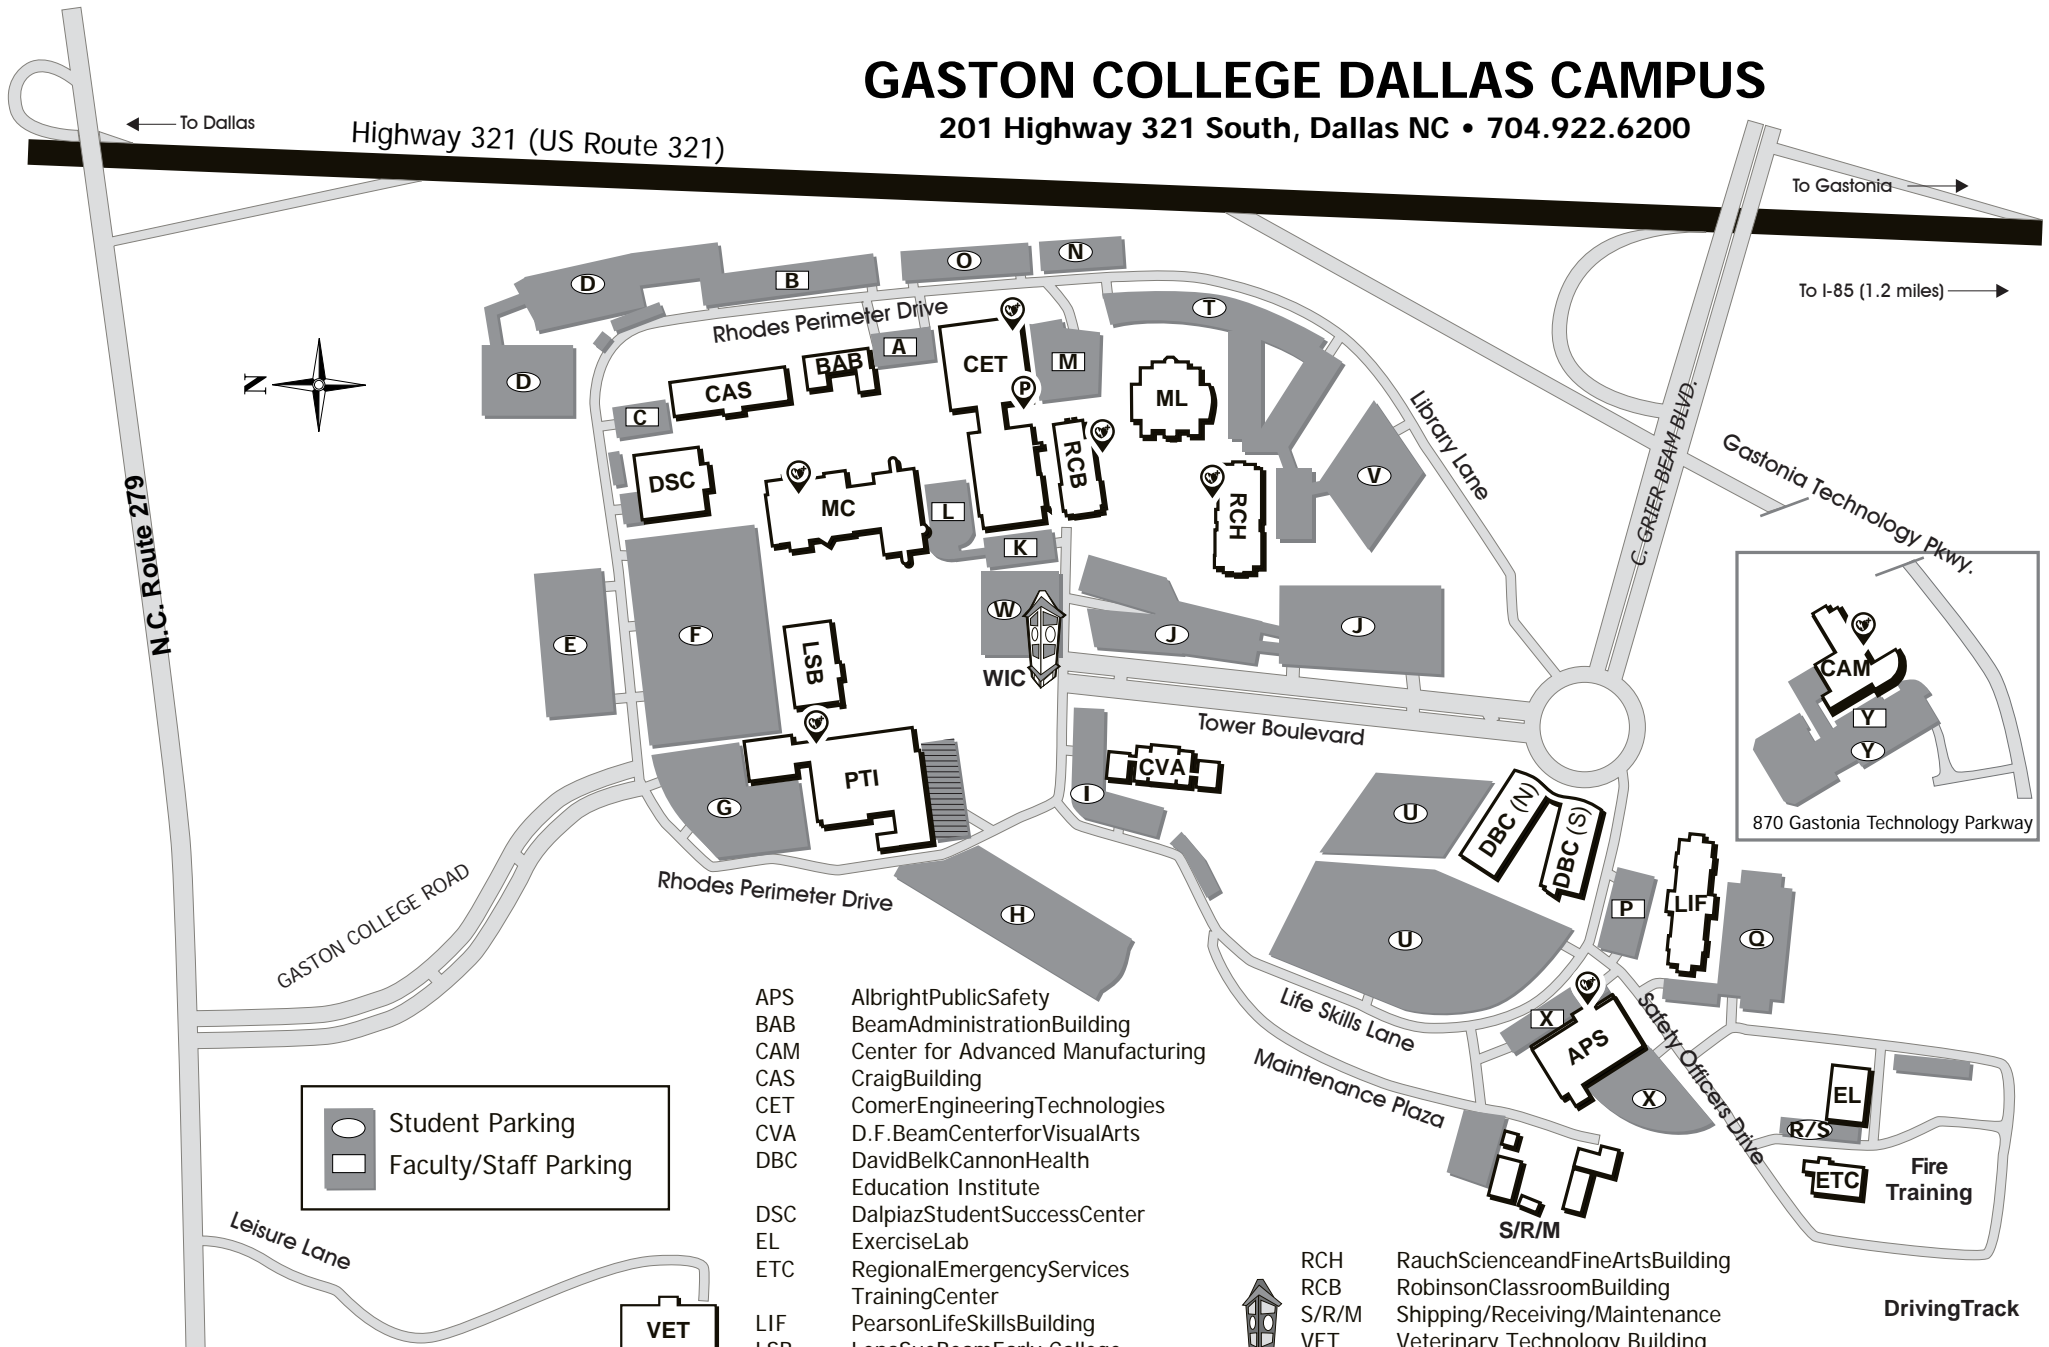

GASTON COLLEGE DALLAS CAMPUS

201 Highway 321 South, Dallas NC • 704.922.6200

Student Parking
 Faculty/Staff Parking

- | | |
|-------|--|
| APS | AlbrightPublicSafety |
| BAB | BeamAdministrationBuilding |
| CAM | Center for Advanced Manufacturing |
| CAS | CraigBuilding |
| CET | ComerEngineeringTechnologies |
| CVA | D.F.BeamCenterforVisualArts |
| DBC | DavidBelkCannonHealth
Education Institute |
| DSC | DalpiazStudentSuccessCenter |
| EL | ExerciseLab |
| ETC | RegionalEmergencyServices
TrainingCenter |
| LIF | PearsonLifeSkillsBuilding |
| LSB | LenaSueBeamEarly College |
| MC | MyersCenter |
| ML | MorrisLibrary |
| PTI | PharrTradeandIndustrialCenter |
| RCH | RauchScienceandFineArtsBuilding |
| RCB | RobinsonClassroomBuilding |
| S/R/M | Shipping/Receiving/Maintenance |
| VET | Veterinary Technology Building |
| WIC | WyssInformationCenter |
| | AED (Automated External Defibrillator) Locations |
| | Campus Police & Security |