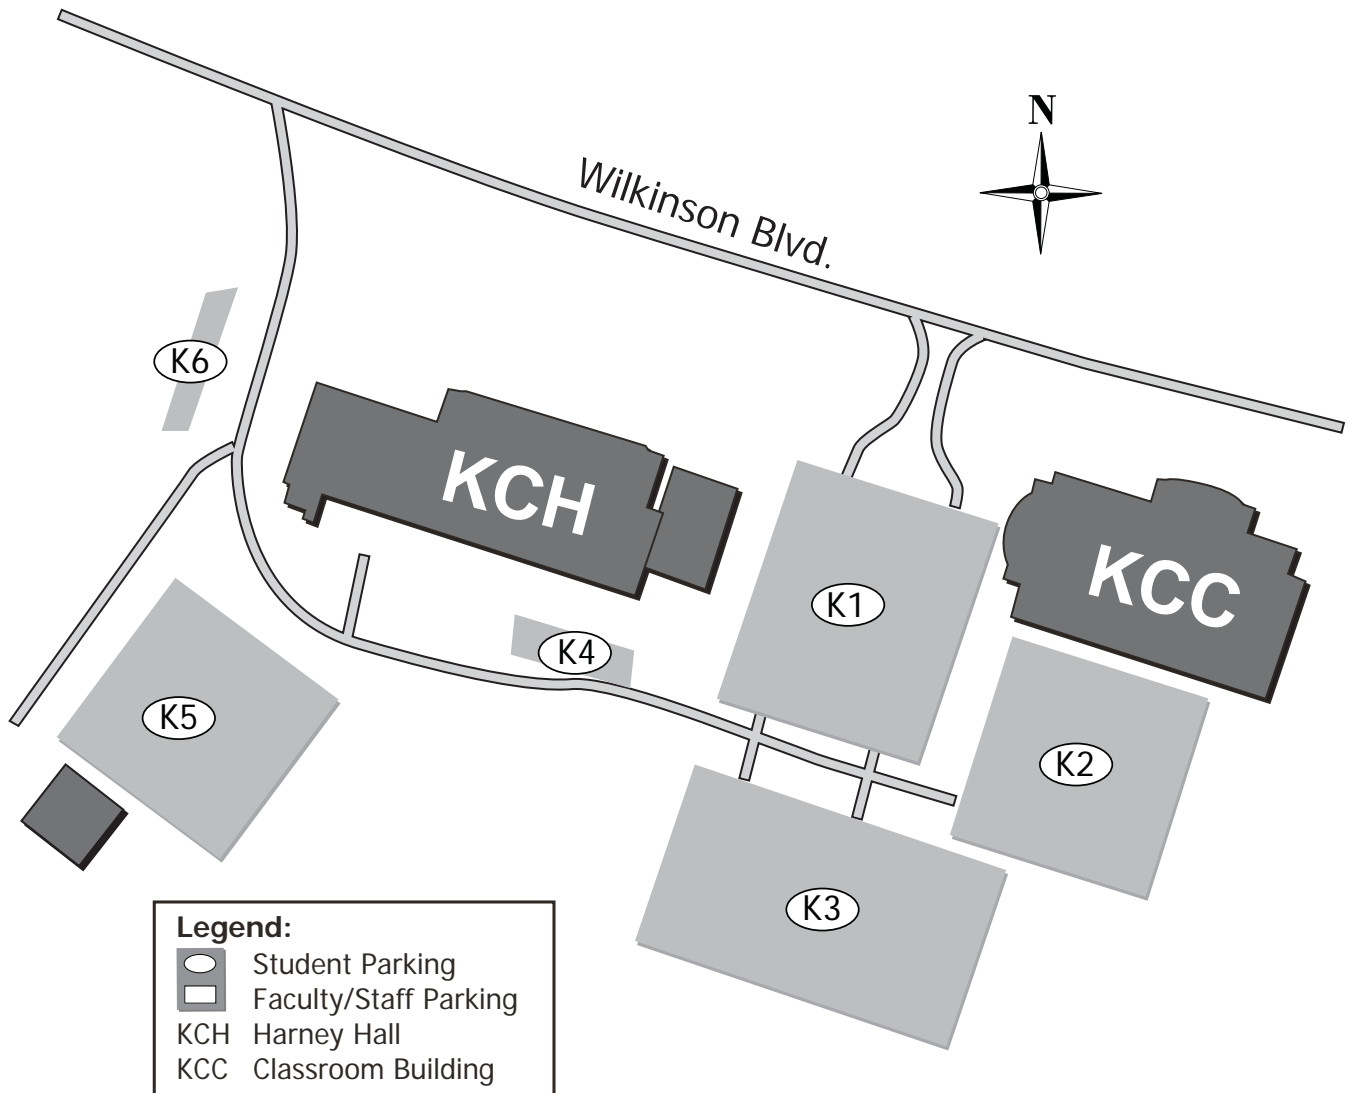

GASTON COLLEGE

Kimbrell Campus & Textile Technology Center

7220 Wilkinson Blvd., Belmont, NC • 704.825.3737

Directions:

Coming from the North. Take exit #27 from I-85 South. Turn left at top of exit ramp onto Hwy. 273. Travel approximately 1/3 mile (3rd stop light) and turn left on Hwy. 74. Travel approximately 2/3 mile until you reach the Gaston College Kimbrell Campus on your right.

Coming from the South. Take exit #27 from I-85 North. Turn right at top of exit ramp onto Hwy. 273. Turn left at the 2nd stoplight onto Hwy. 74 (Wilkinson Blvd.). Travel approximately 2/3 mile until you reach the Gaston College Kimbrell Campus on your right.