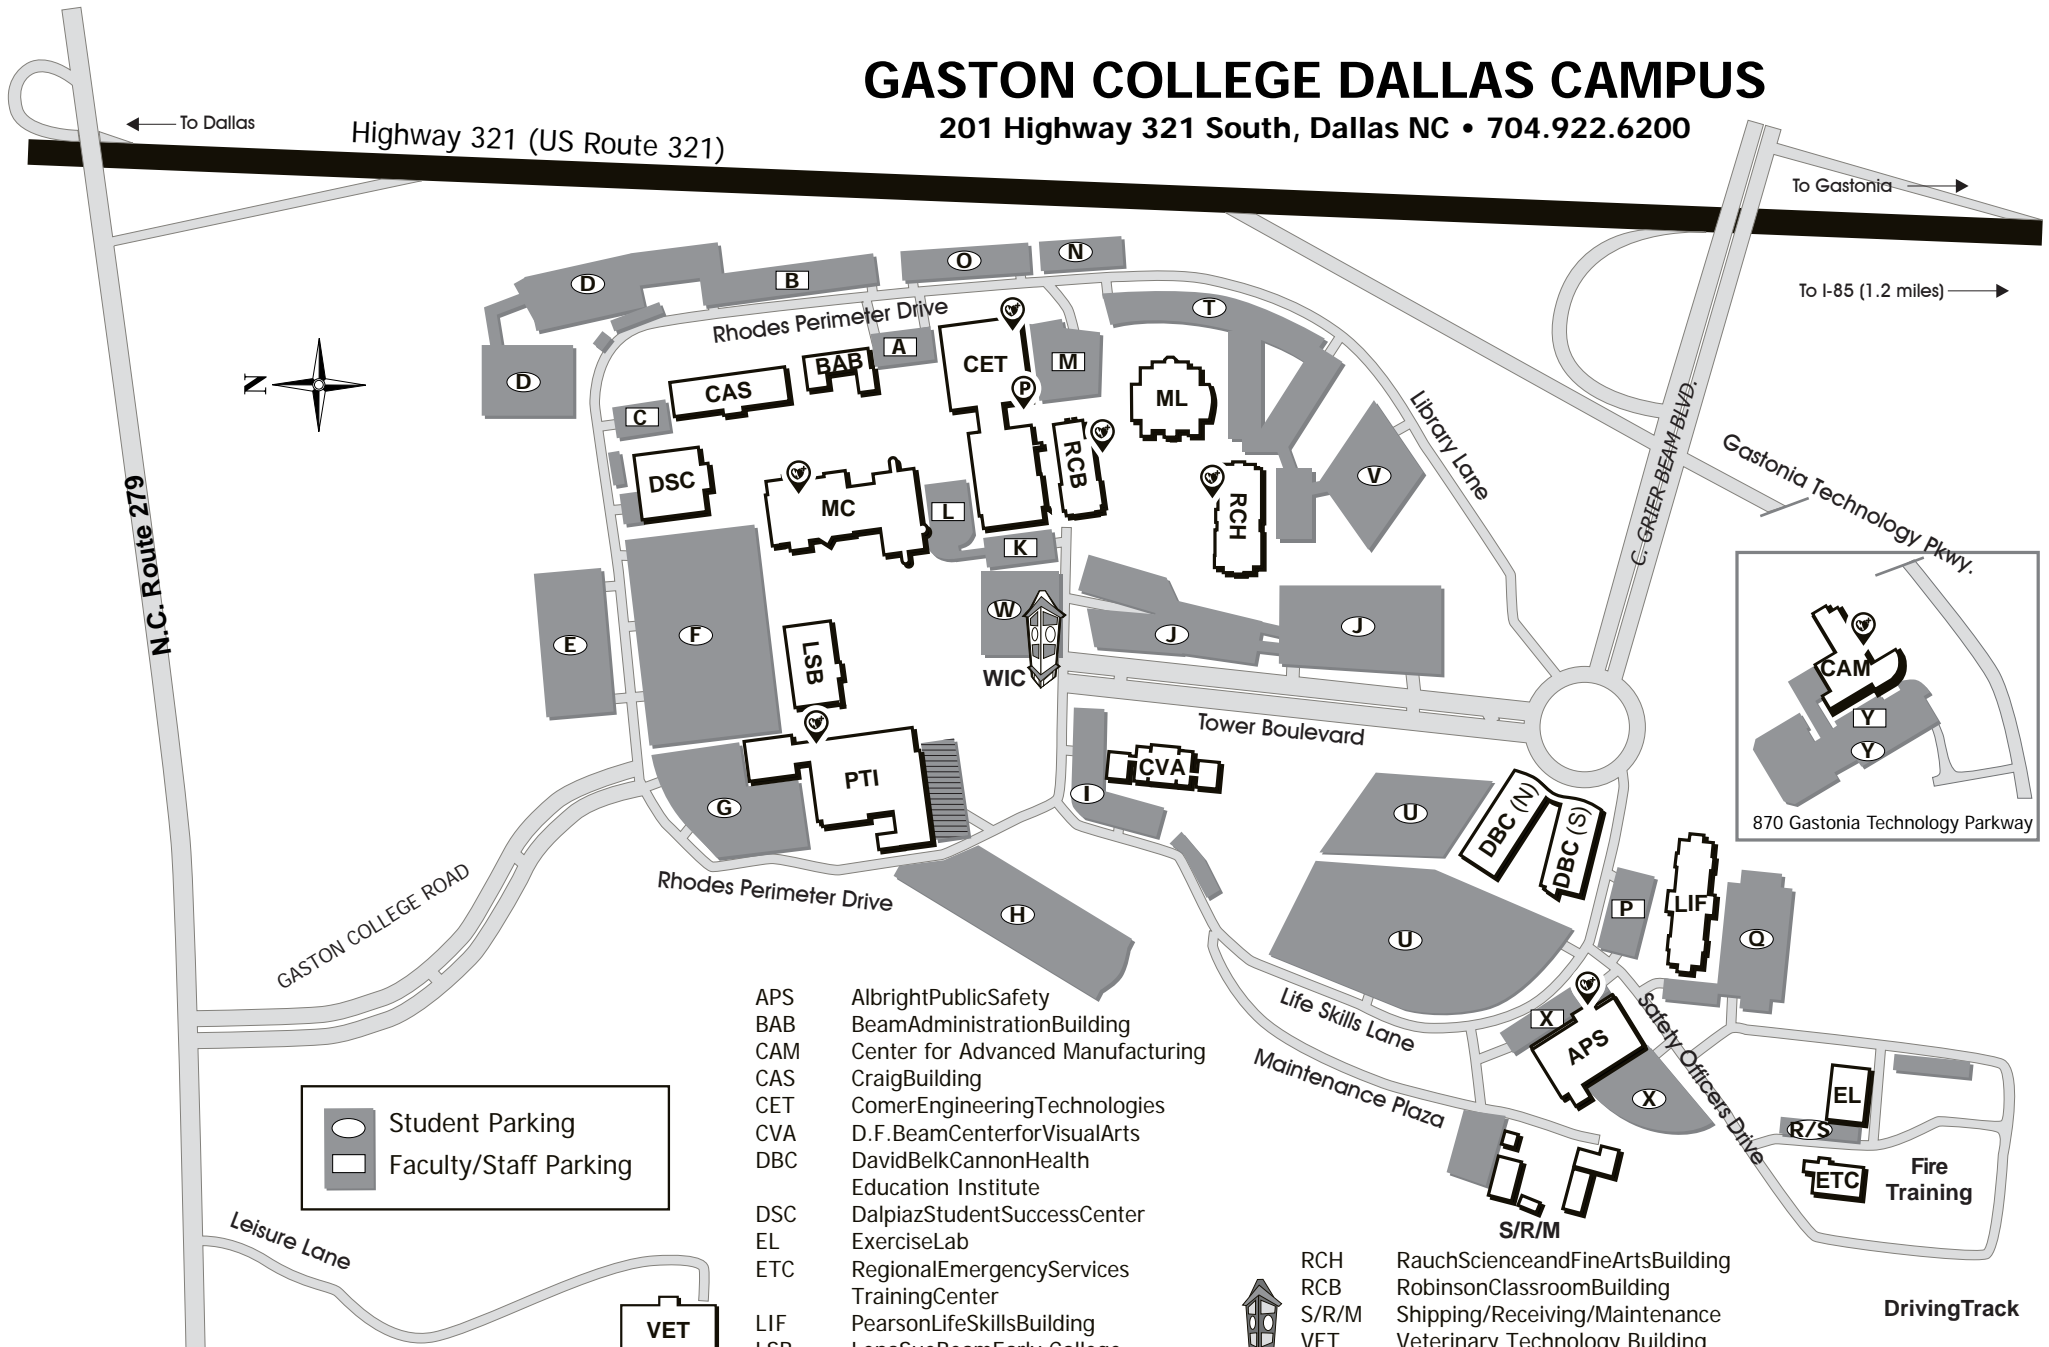

# GASTON COLLEGE DALLAS CAMPUS

201 Highway 321 South, Dallas NC • 704.922.6200

Student Parking  
 Faculty/Staff Parking

- APS AlbrightPublicSafety
- BAB BeamAdministrationBuilding
- CAM Center for Advanced Manufacturing
- CAS CraigBuilding
- CET ComerEngineeringTechnologies
- CVA D.F.BeamCenterforVisualArts
- DBC DavidBelkCannonHealth Education Institute
- DSC DalpiazStudentSuccessCenter
- EL ExerciseLab
- ETC RegionalEmergencyServices TrainingCenter
- LIF PearsonLifeSkillsBuilding
- LSB LenaSueBeamEarly College
- MC MyersCenter
- ML MorrisLibrary
- PTI PharrTradeandIndustrialCenter

- RCH RauchScienceandFineArtsBuilding
- RCB RobinsonClassroomBuilding
- S/R/M Shipping/Receiving/Maintenance
- VET Veterinary Technology Building
- WIC WyssInformationCenter
- AED (Automated External Defibrillator) Locations
- Campus Police & Security